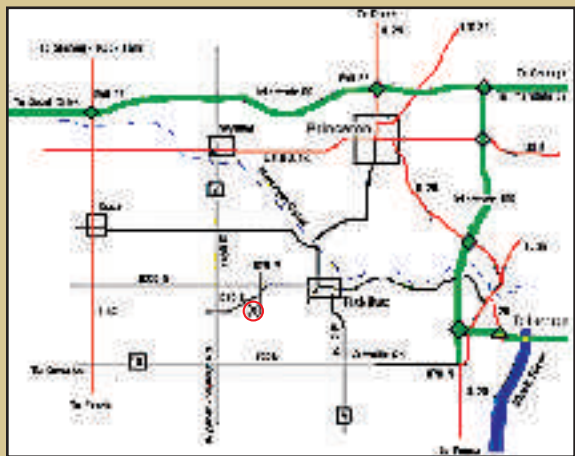

Worship

Where is Menno Haven?

X marks the spot!

Additional Points of Interest in the area include:

- Hennepin Canal Parkway
- Lovejoy Homestead
- Starved Rock State Park
- Antique Shops
- Festival 56 Theatre
- Plow Creek Farm
- Bureau County Fairgrounds